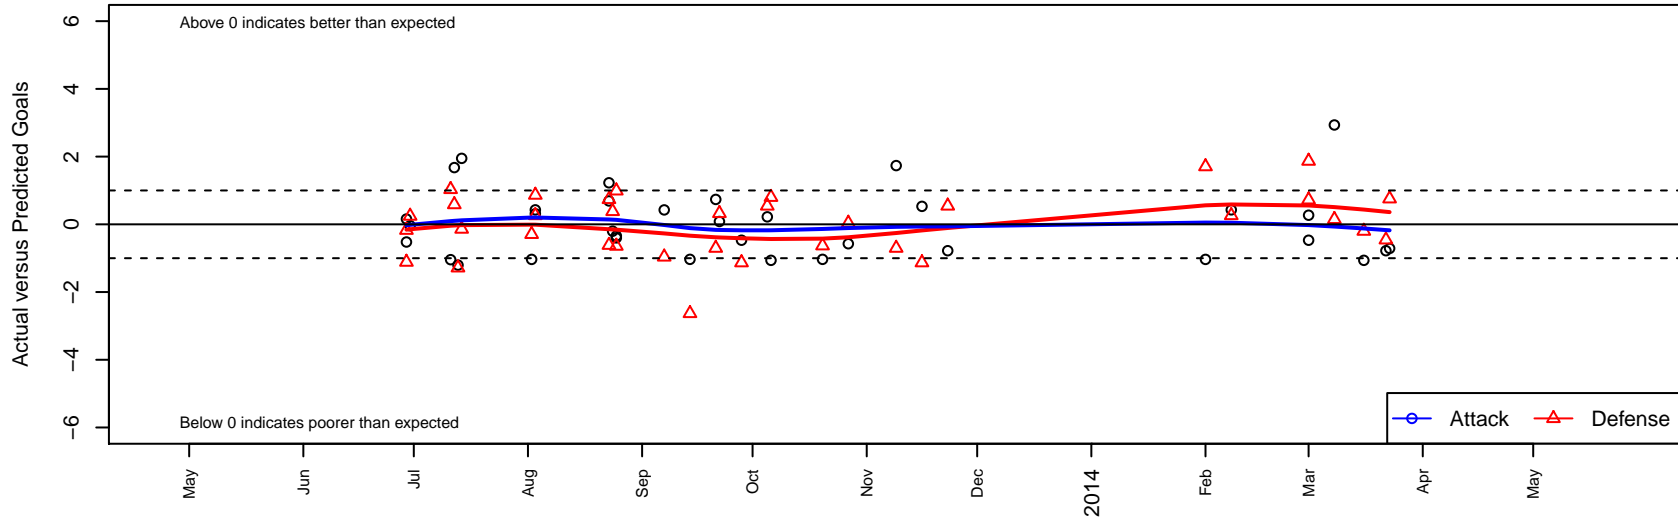

NORTAC Sparta Red G01

North Tacoma SC
 North Tacoma, WA
 G01 total strength=495
 attack=0.32 defense=0.38
 fall league = PSPL Classic 2 U12, Spr PSPL CI
 notes= Rebels
 alt names used:
 NORTAC Sparta Red G01
 NORTAC Sparta 01 Red

Venues played:
 Westsound FC Summer Classic GU12
 Kent Cornucopia Cup GU12/GU13 Silver U13
 Blast Off GU12 A
 Xtreme Cup GU12
 PSPL Classic 2 U12
 Spr PSPL Classic 2 U12

NORTAC Sparta Red G01
 Dots are actual minus expected GF (blue circles) and GA (red triangles).
 Blue line is smoothed change in attack strength. Red is smoothed change in defense strength.